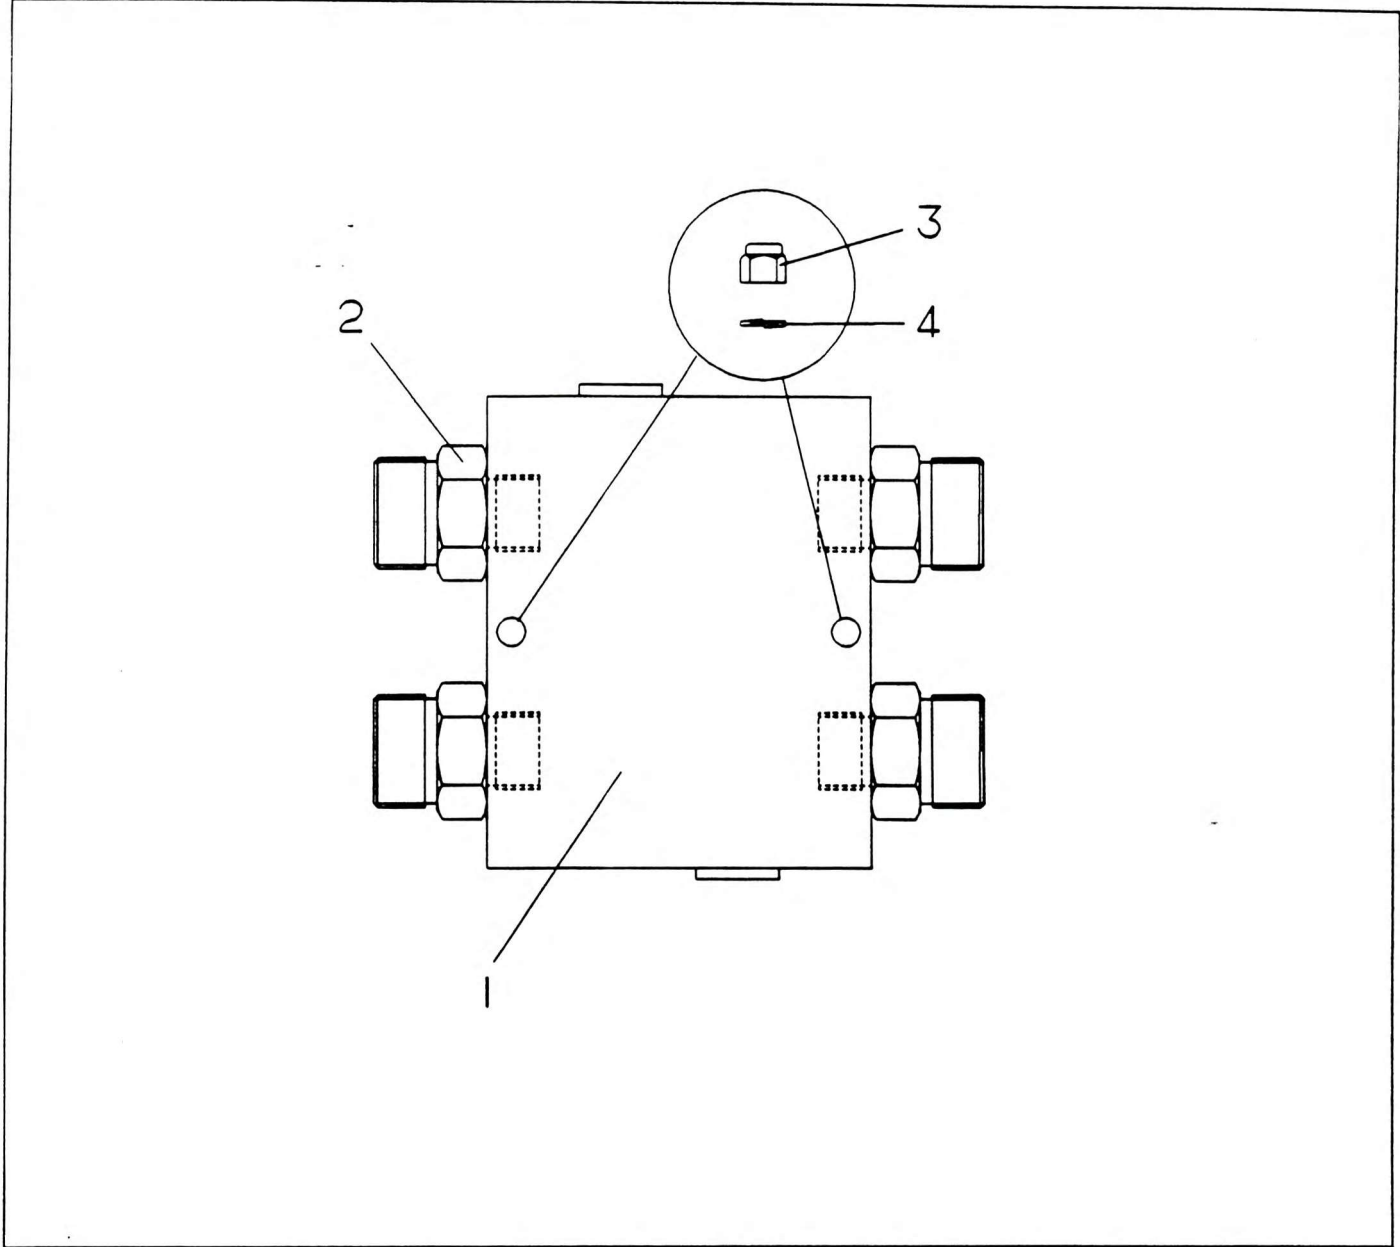

DOUBLE CROSSOVER RELIEF VALVE ASSY

NO.	PART NO	QTY.	DESCRIPTION	NO.	PART NO	QTY.	DESCRIPTION
1+	7-926-001274	1	Double Crossover Relief Valve				
2	7-447-120801	4	Adaptor 12 SAE/BSAE Female				
3	7-661-150003	2	Nut M6				
4	7-951-150210	2	Spring Washer M6				